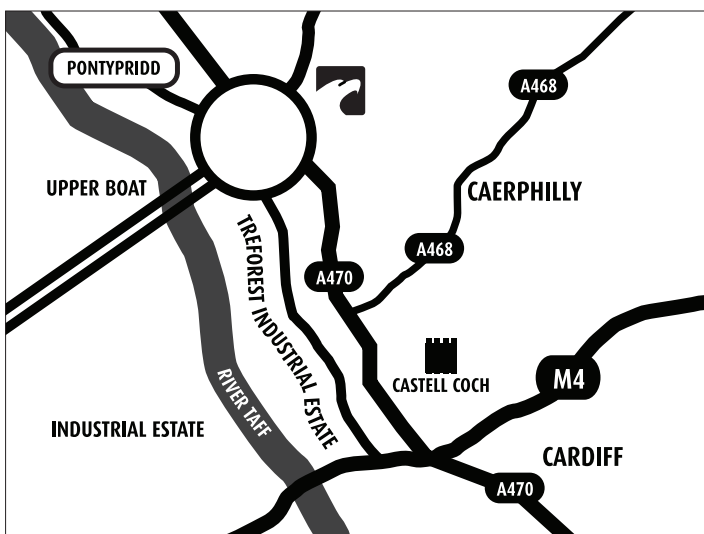

Location map

Useful directions to find Griffin Mill

From Pontypridd (Town Centre)

- Head along the A4058 towards the A470
- When approaching the roundabout you can view Pontypridd Cricket Ground and Halfords
- Branch left, then take exit for the A470 Cardiff
- Branch left, then at the roundabout take the exit for Trefforest Industrial Estate A405
- Approach the roundabout in the far left hand lane and take 1st left on the roundabout and bare right
- Take the 1st right onto Heol-Y-Bwnsi
- Bare right onto Heol-Y-Bwnsi
- Arrive at Griffin Mill.

From Caerphilly

- Head towards Caerphilly Road A468
- Travel along the A68 towards the roundabout connecting to the A470, you should view Caerphilly Garden Centre and GE Aircraft Engine Services
- At the roundabout take the 3rd exit for A470 Merthyr Tydfil
- Travel along the A470 and take exit A405 Rhydyfelin
- Approach the roundabout in the far right hand lane and take the 6th exit off the roundabout and bare right
- Bare right onto Heol-Y-Bwnsi
- Arrive at Griffin Mill.

From Cardiff (City Centre)

- Travel along the A470 North Road and continue straight through traffic lights heading for the A470
- Continue forward onto the A469 and bare left on the A470
- Travel along the A470 with Castell Coch on your right hand side and take exit A405 Rhydyfelin.
- Approach the roundabout in the far right hand lane and take the 6th exit off the roundabout and bare right
- Bare right onto Heol-Y-Bwnsi
- Arrive at Griffin Mill.