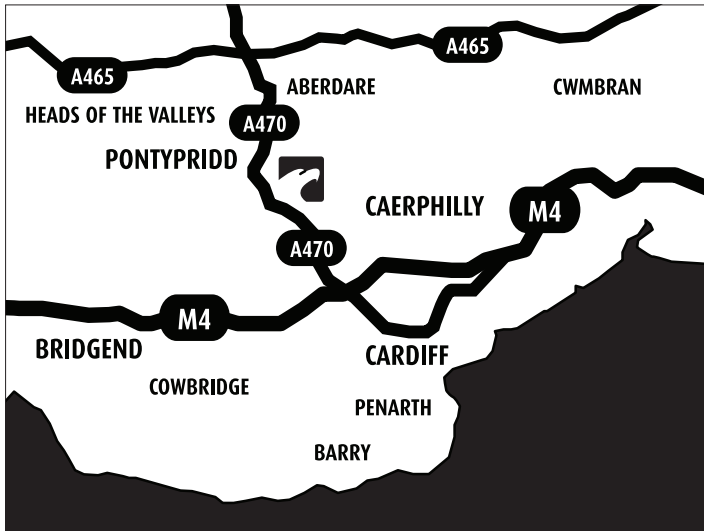

Location map

Useful directions to find Griffin Mill

From Pontypridd (Town Centre)

- Head along the A4058 towards the A470
- When approaching the roundabout you can view Pontypridd Cricket Ground and Halfords
- Branch left, then take exit for the A470 Cardiff
- Branch left, then at the roundabout take the exit for Trefforest Industrial Estate A405
- Approach the roundabout in the far left hand lane and take 1st left on the roundabout and bare right
- Take the 1st right onto Heol-Y-Bwnsi
- Bare right onto Heol-Y-Bwnsi
- Arrive at Griffin Mill.

From Caerphilly

- Head towards Caerphilly Road A468
- Travel along the A68 towards the roundabout connecting to the A470, you should view Caerphilly Garden Centre and GE Aircraft Engine Services
- At the roundabout take the 3rd exit for A470 Merthyr Tydfil
- Travel along the A470 and take exit A405 Rhydyfelin
- Approach the roundabout in the far right hand lane and take the 6th exit off the roundabout and bare right
- Bare right onto Heol-Y-Bwnsi
- Arrive at Griffin Mill.

From Cardiff (City Centre)

- Travel along the A470 North Road and continue straight through traffic lights heading for the A470
- Continue forward onto the A469 and bare left on the A470
- Travel along the A470 with Castell Coch on your right hand side and take exit A405 Rhydyfelin.
- Approach the roundabout in the far right hand lane and take the 6th exit off the roundabout and bare right
- Bare right onto Heol-Y-Bwnsi
- Arrive at Griffin Mill.